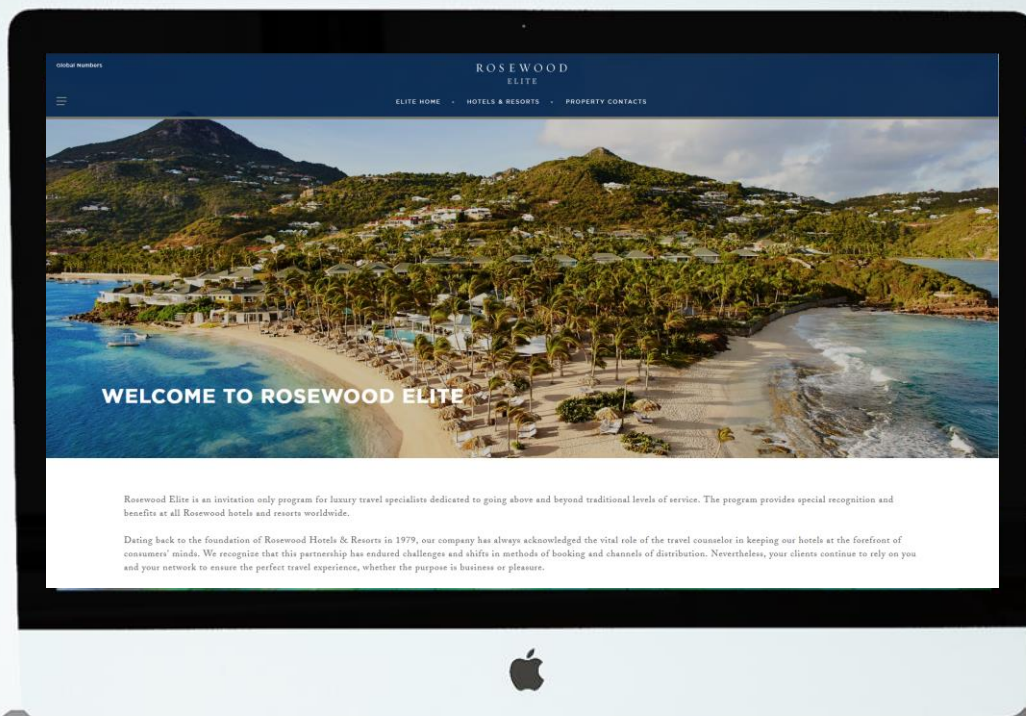

Exclusive

ELITE WEBSITE

Elite Program Overview

Elite Benefits for Agents

Elite Benefits for Guests

Property Contacts

Online Booking

Key Selling Points for
Properties and Destinations

Elite Website

HOME PAGE

Navigation Menu

Elite Home: Return to homepage

Hotels & Resorts: Find a property's dedicated Elite page

Property Contacts: List of property Elite email addresses

Global Numbers

ROSEWOOD
ELITE

ELITE HOME · HOTELS & RESORTS · PROPERTY CONTACTS

WELCOME TO ROSEWOOD ELITE

Rosewood Elite is an invitation only program for luxury travel specialists dedicated to going above and beyond traditional levels of service. The program provides special recognition and benefits at all Rosewood hotels and resorts worldwide.

Elite Website

HOMEPAGE

Welcome & Elite Program Overview

WELCOME TO ROSEWOOD ELITE

Rosewood Elite is an invitation only program for luxury travel specialists dedicated to going above and beyond traditional levels of service. The program provides special recognition and benefits at all Rosewood hotels and resorts worldwide.