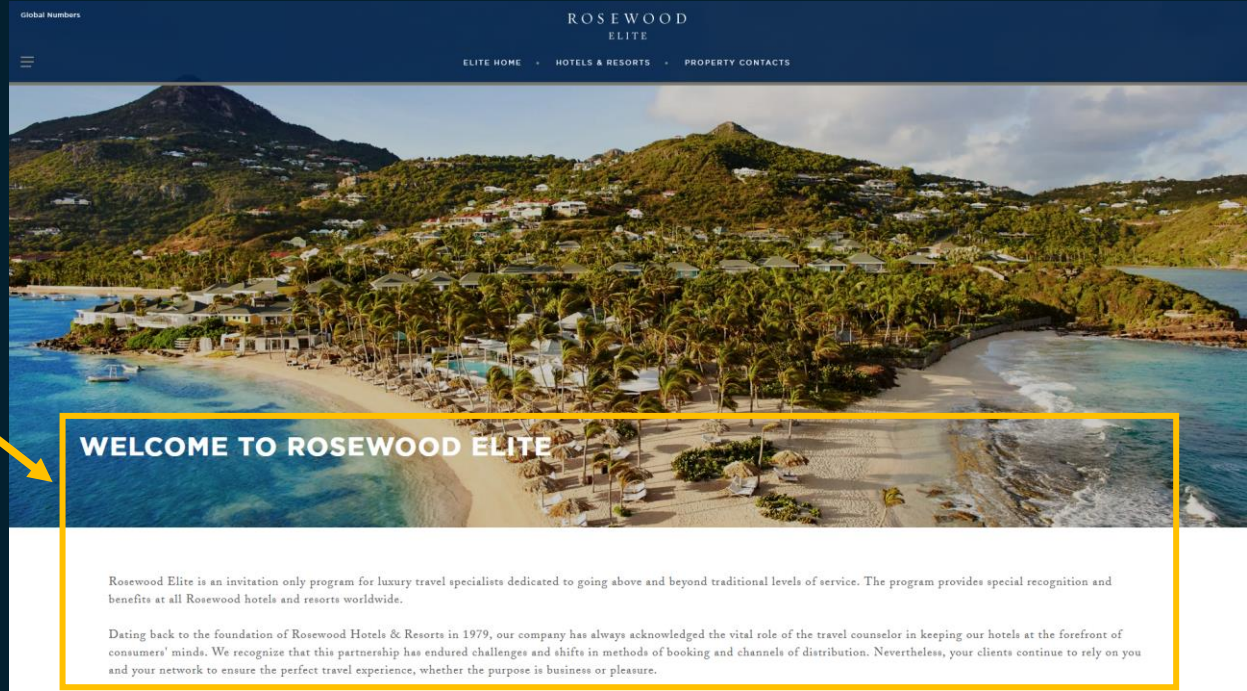

Elite Website

HOME PAGE

Navigation Menu

Elite Home: Return to homepage

Hotels & Resorts: Find a property's dedicated Elite page

Property Contacts: List of property Elite email addresses

Global Numbers

ROSEWOOD
ELITE

ELITE HOME · HOTELS & RESORTS · PROPERTY CONTACTS

WELCOME TO ROSEWOOD ELITE

Rosewood Elite is an invitation only program for luxury travel specialists dedicated to going above and beyond traditional levels of service. The program provides special recognition and benefits at all Rosewood hotels and resorts worldwide.

Elite Website

HOMEPAGE

Welcome & Elite Program Overview

WELCOME TO ROSEWOOD ELITE

Rosewood Elite is an invitation only program for luxury travel specialists dedicated to going above and beyond traditional levels of service. The program provides special recognition and benefits at all Rosewood hotels and resorts worldwide.